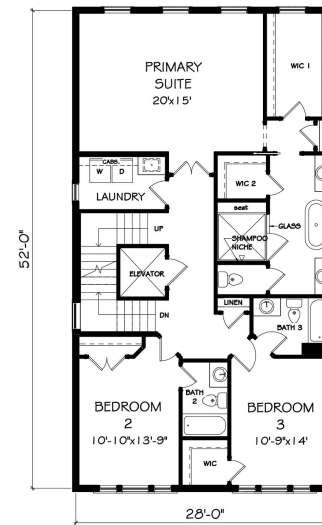

THE GEORGETOWN

4,597 SQ. FT. INCL. 295 SQ. FT. SKY TERRACE - 5 BD | 5.5 BA

TERRACE LEVEL

FIRST FLOOR

SECOND FLOOR

SKY LEVEL

LAUREL VIEW
 3710 MATHIS AIRPORT PKWY
 SUWANEE, GA 30024
 678-434-9767
 JWCLAURELVIEW.COM