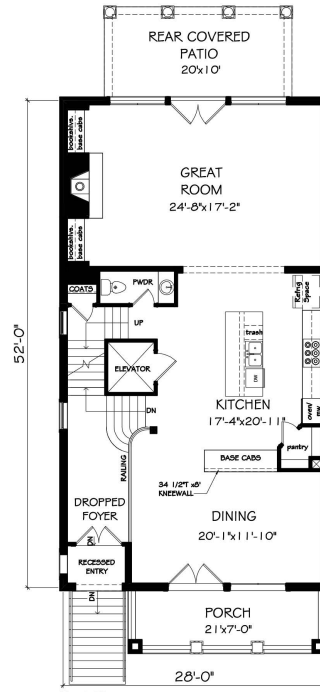

THE GEORGETOWN

4,597 SQ. FT. INCL. 295 SQ. FT. SKY TERRACE - 5 BD | 5.5 BA

TERRACE LEVEL

FIRST FLOOR

SECOND FLOOR

SKY LEVEL

LAUREL VIEW
 3710 MATHIS AIRPORT PKWY
 SUWANEE, GA 30024
 678-434-9767
 JWCLAURELVIEW.COM