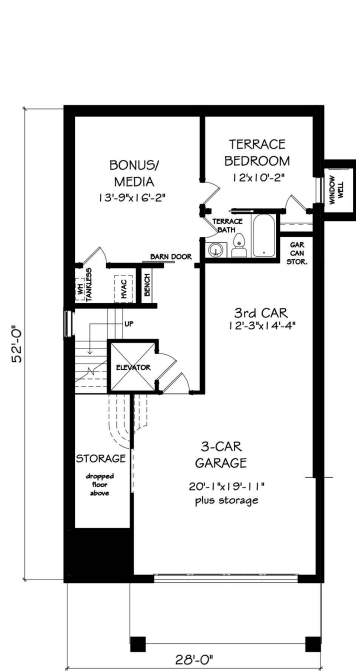

THE GEORGETOWN

4,597 SQ. FT. INCL. 295 SQ. FT. SKY TERRACE - 5 BD | 5.5 BA

TERRACE LEVEL

FIRST FLOOR

SECOND FLOOR

SKY LEVEL

LAUREL VIEW
 3710 MATHIS AIRPORT PKWY
 SUWANEE, GA 30024
 678-434-9767
 JWCLAURELVIEW.COM