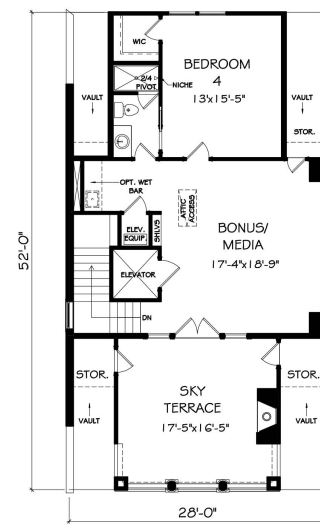

THE GEORGETOWN

4,597 SQ. FT. INCL. 295 SQ. FT. SKY TERRACE - 5 BD | 5.5 BA

TERRACE LEVEL

FIRST FLOOR

SECOND FLOOR

SKY LEVEL

LAUREL VIEW
 3710 MATHIS AIRPORT PKWY
 SUWANEE, GA 30024
 678-434-9767
 JWCLAURELVIEW.COM